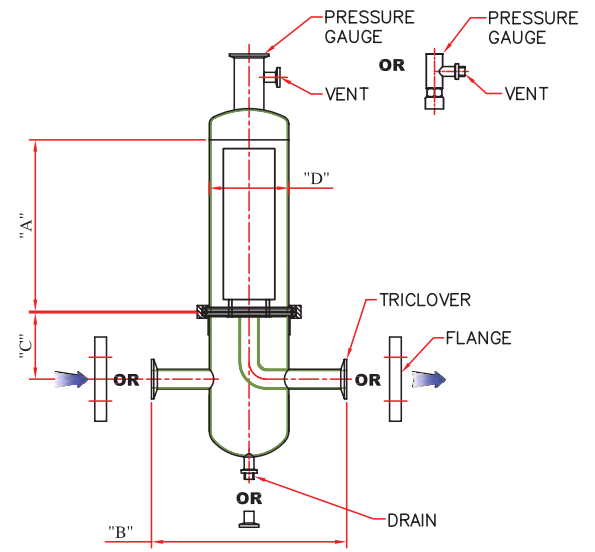

SINGLE ROUND SPECIAL T LINE FILTER HOUSING