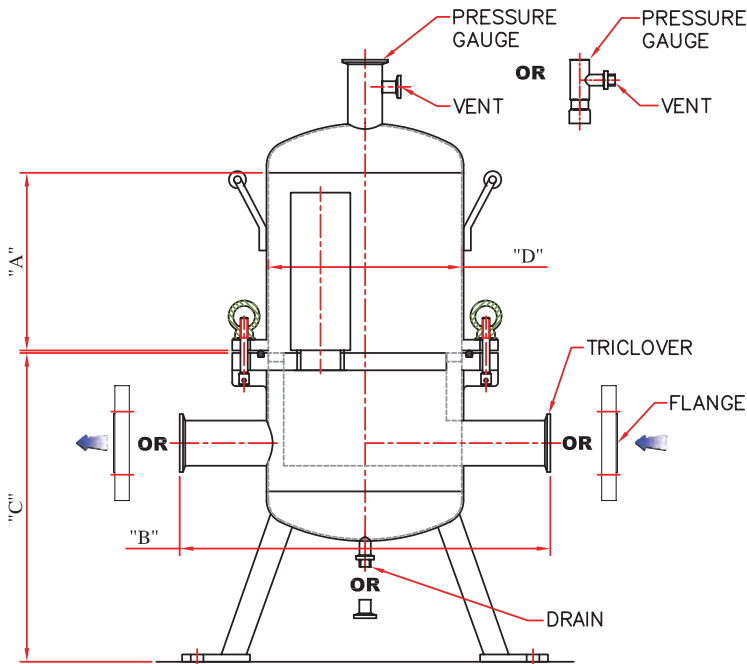

MULTIROUND SPECIAL T LINE FILTER HOUSING

SINGLE ROUND SPECIAL T LINE FILTER HOUSING

PART NO.	"A" (IN MM)				"B" (IN MM)	"C" (IN MM)	"D" (IN MM)	CONNECTION						BOX SIZE IN INCH (LxWxH)				
	10"	20"	30"	40"				INLET OUTLET	PRESSURE GAUGE		VENT		DRAIN		10"	20"	30"	40"
									TC	BSP	TC	BSP	TC	BSP				
A0407-01XXXBC	273	528	795	1048	250	85	98	1.5"	1.5"	1/4"	1/2"	1/4"	1/2"	1/4"	15x15x29	15x15x39	15x15x49	15x15x59
A0407-03XXXBS	300	550	800	1050	450	400	214	1.5"	1.5"	1/4"	1/2"	1/4"	1/2"	1/4"	23x23x36	23x23x46	23x23x56	23x23x61
A0407-05XXXBS	300	550	800	1050	450	410	250	2"	1.5"	1/4"	1/2"	1/4"	1/2"	1/4"	23x23x38	23x23x48	23x23x58	23x23x68
A0407-07XXXBS	300	550	800	1050	500	420	300	2"	1.5"	1/4"	1/2"	1/4"	1/2"	1/4"	25x25x38	25x25x58	25x25x68	25x25x78
A0407-09XXXBS	300	550	800	1050	550	430	350	2"	1.5"	1/2"	1/2"	1/2"	1/2"	1/2"	27x27x40	27x27x50	27x27x60	27x27x70
A0407-14XXXBS	300	550	800	1050	600	450	400	2"	1.5"	1/2"	1/2"	1/2"	1/2"	1/2"	29x29x42	29x29x52	29x29x62	29x29x72
A0407-19XXXBS	300	550	800	1050	650	460	450	2"	1.5"	1/2"	1/2"	1/2"	1/2"	1/2"	31x31x44	31x31x54	31x31x64	31x31x74
A0407-22XXXBS	300	550	800	1050	700	470	500	3"	1.5"	1/2"	1/2"	1/2"	1"	1"	32x32x45	32x32x55	32x32x65	32x32x75
A0407-27XXXBS	300	550	800	1050	750	490	550	3"	1.5"	1/2"	1/2"	1/2"	1"	1"	34x34x46	34x34x56	34x34x66	34x34x76
A0407-32XXXBS	300	550	800	1050	800	520	600	3"	1.5"	1/2"	1/2"	1/2"	1"	1"	37x37x47	37x37x57	37x37x67	37x37x77
A0407-37XXXBS	300	550	800	1050	850	580	650	4"	1.5"	1/2"	1/2"	1/2"	1.5"	1.5"	39x39x48	39x39x58	39x39x68	39x39x78
A0407-41XXXBS	300	550	800	1050	900	600	700	4"	1.5"	1/2"	1/2"	1/2"	1.5"	1.5"	40x40x50	40x40x60	40x40x70	40x40x80
A0407-47XXXBS	300	550	800	1050	950	630	750	4"	1.5"	1/2"	1/2"	1/2"	1.5"	1.5"	42x42x52	42x42x62	42x42x72	42x42x82